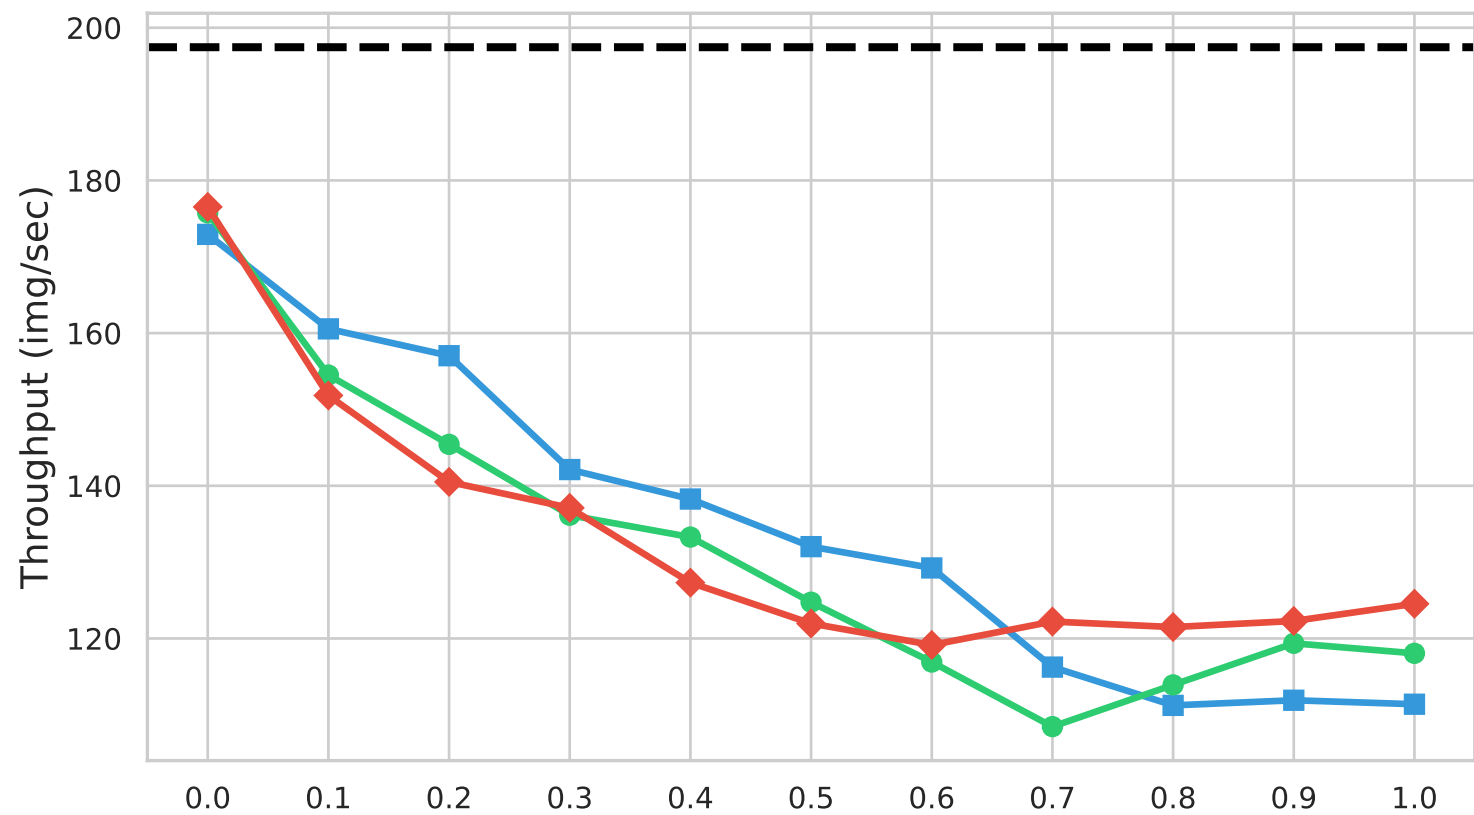

(a) GPU Throughput (BS=1)

(b) CPU Throughput (BS=1)